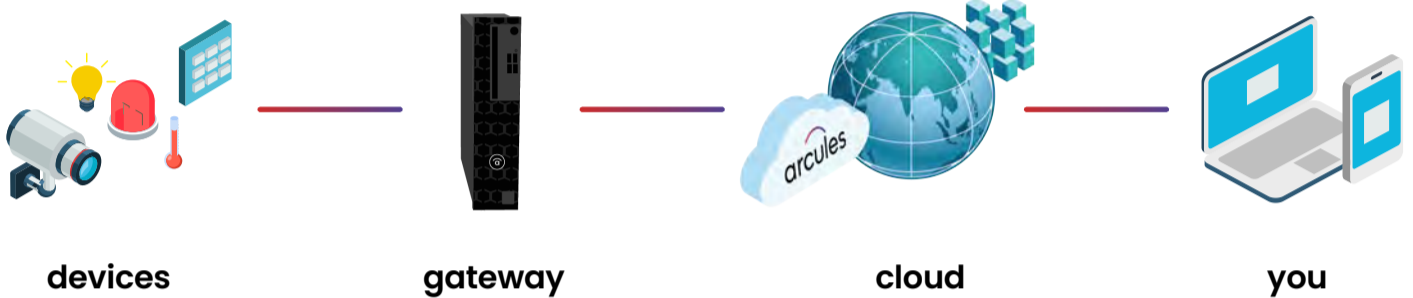

# the fastest, least disruptive path to cloud surveillance.

Arcules is the simplest cloud security solution that delivers video surveillance, access control, and smart analytics in one open platform. Keep your existing infrastructure while minimizing costs and maintenance.

## hardware? aren't you a cloud company?

Yep! The Arcules platform lives in the cloud and manages your data remotely, so we use a small internet appliance called the Arcules Gateway to keep things simple and connected. The Gateway bridges all of your devices together and securely communicates the data to our cloud platform so you can manage your system from anywhere, any time.